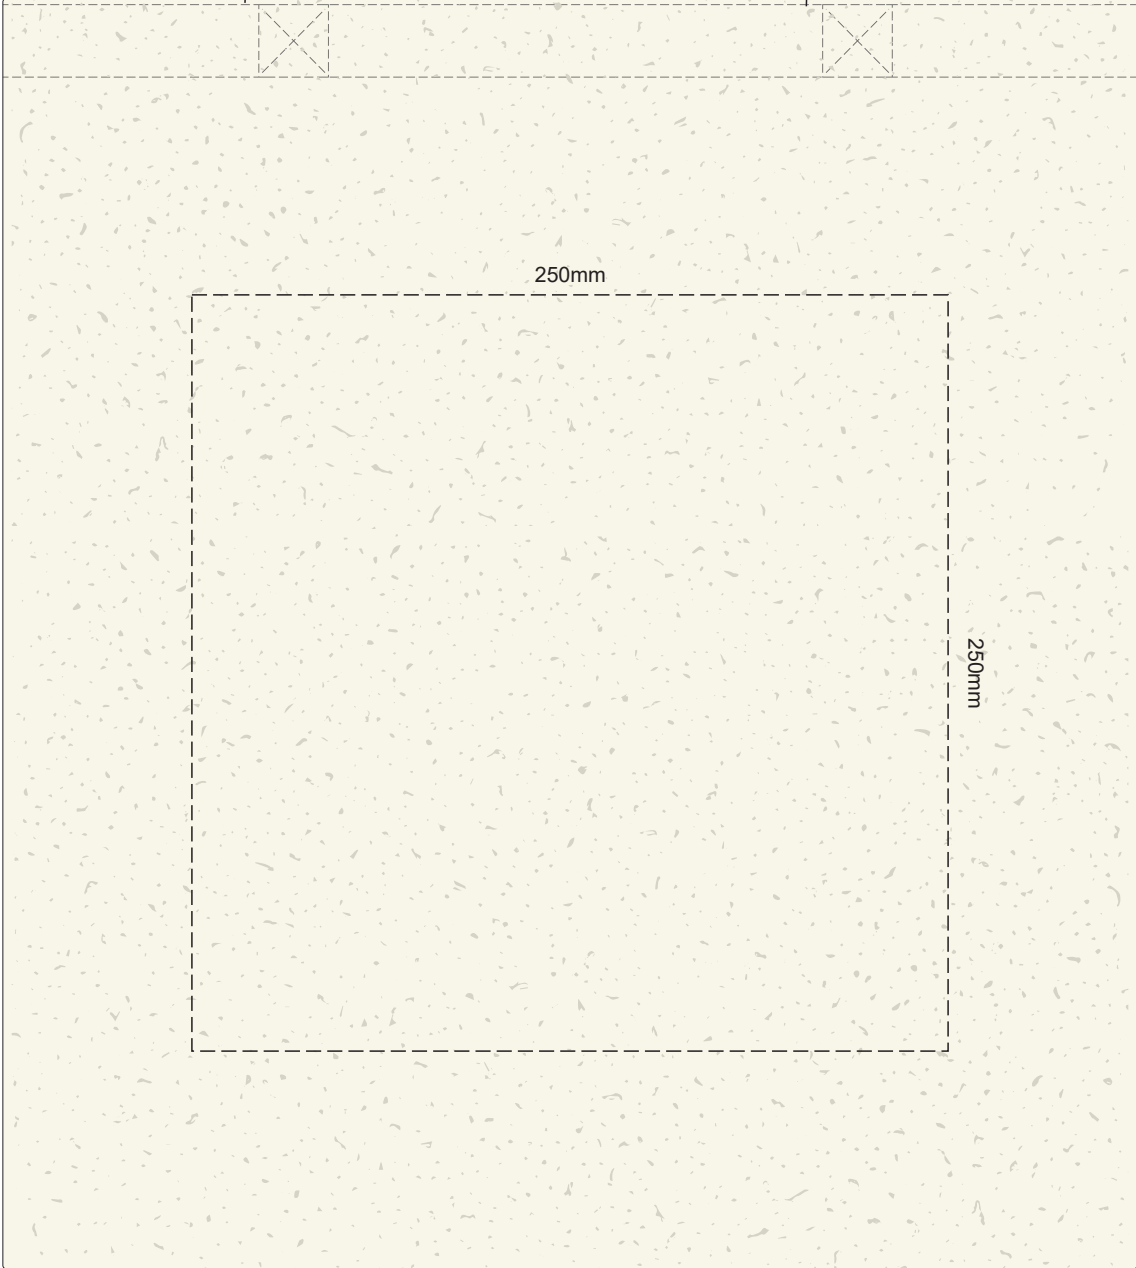

40% of Actual Size
Screen Print

250mm

250mm

40% of Actual Size
Colourflex Transfer

Please note the orientation of these print areas may be rotated to best suit your needs.