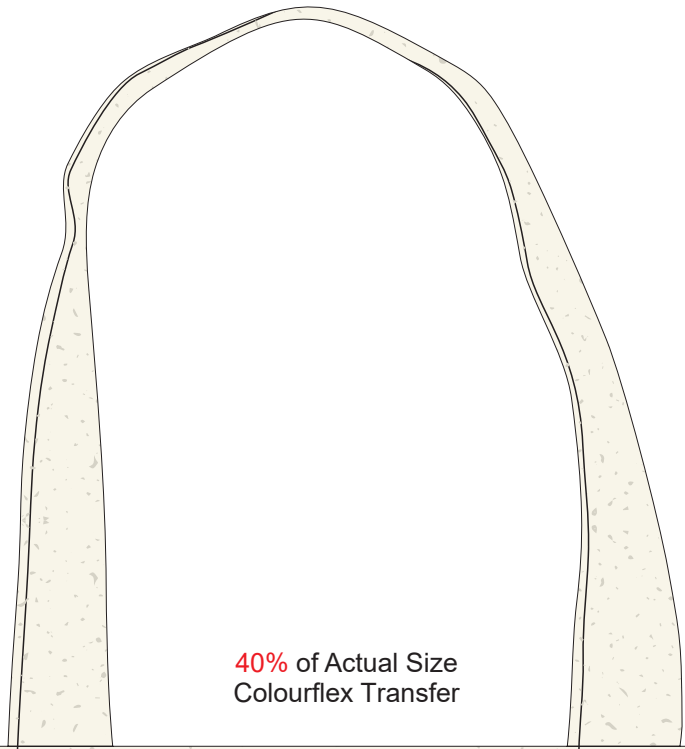

40% of Actual Size
Screen Print

250mm

250mm

40% of Actual Size
Colourflex Transfer

Please note the orientation of these print areas may be rotated to best suit your needs.