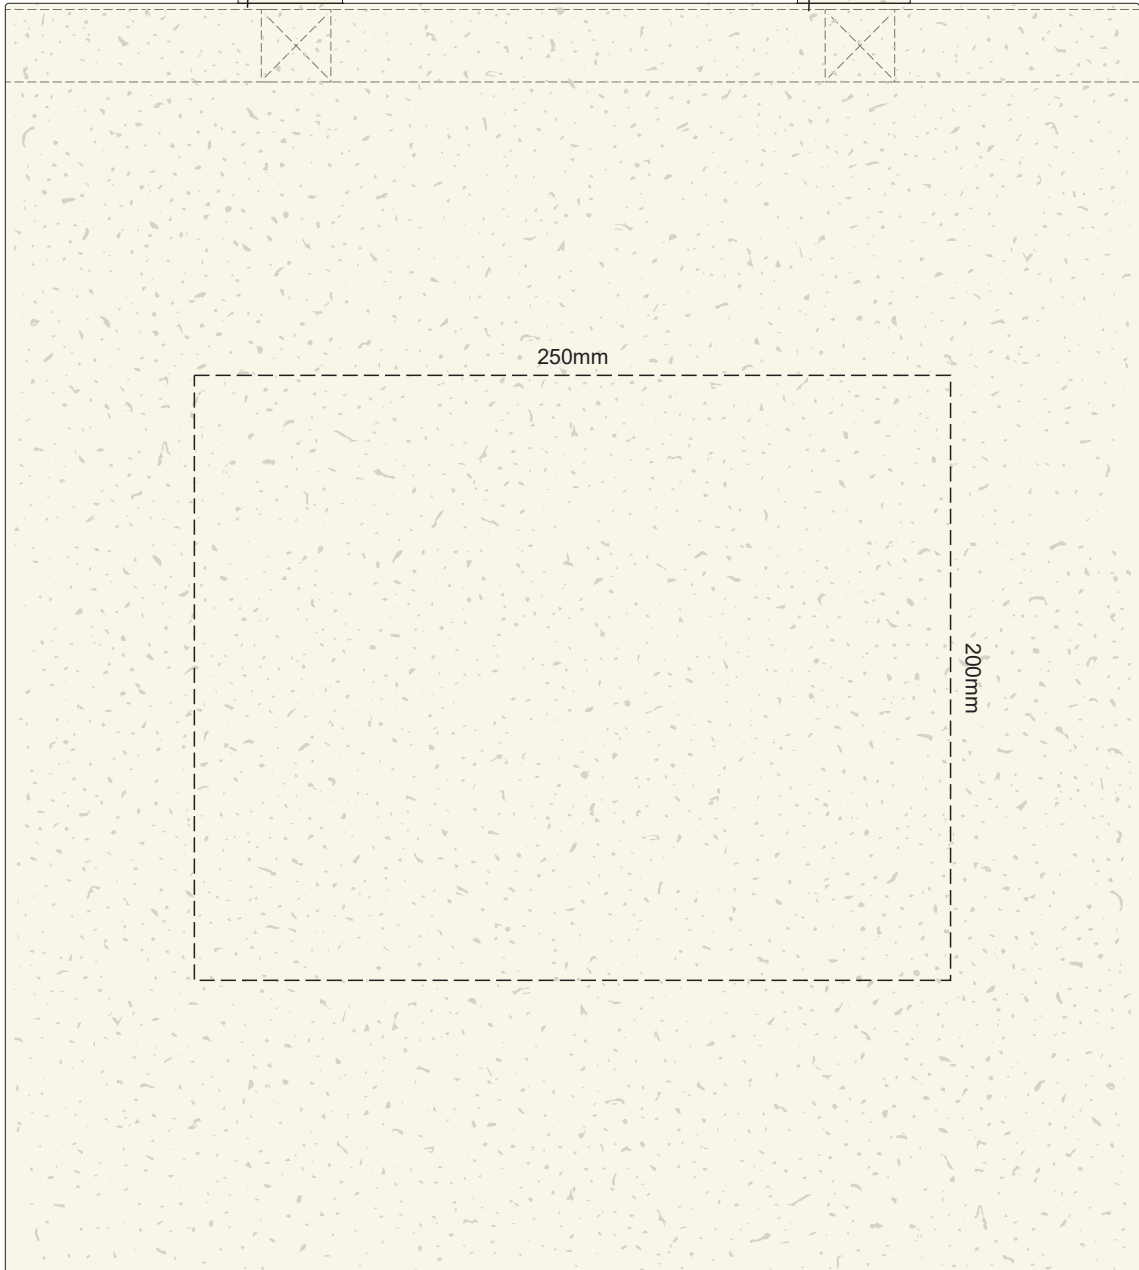

40% of Actual Size
Screen Print

250mm

250mm

40% of Actual Size
Colourflex Transfer

Please note the orientation of these print areas may be rotated to best suit your needs.