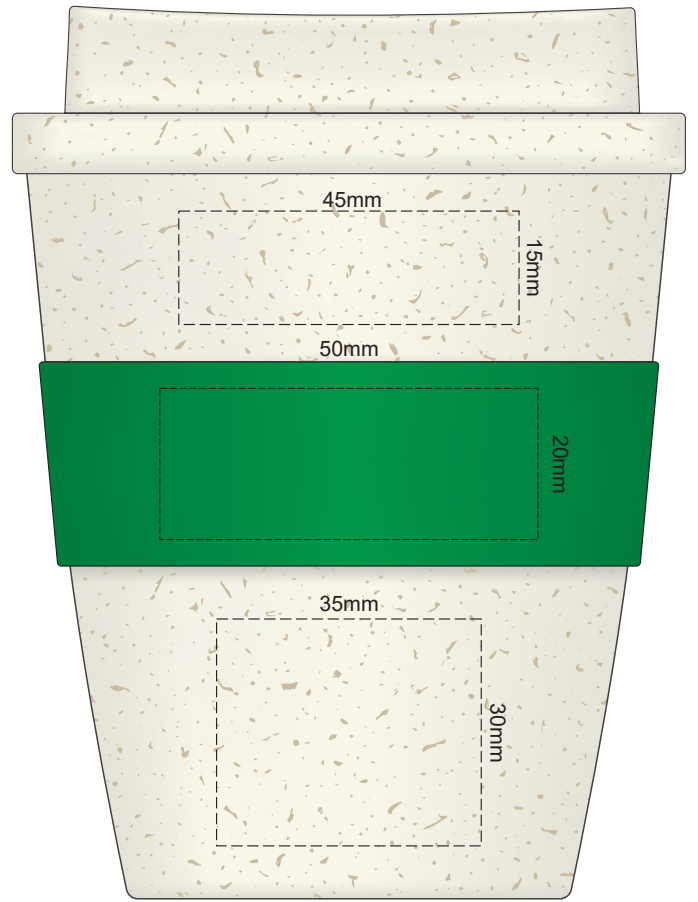

100% of Actual Size
Pad Print

SIDE 1

SIDE 2

100% of Actual Size
Screen Print (one colour)

100% of Actual Size
Screen Print (one colour)
Double sided template Front & Back
170mm

Red Line = Exact opposites of the product
(centre artwork to the red line)

100% of Actual Size
Silicone Digital Print
Debossed

SIDE 1

SIDE 2

100% of Actual Size
Digital Packaging Print
FRONT

Artwork will be printed directly onto the product via CMYK printing (no white),
colours will not be vibrant due to white ink not being available for this process.