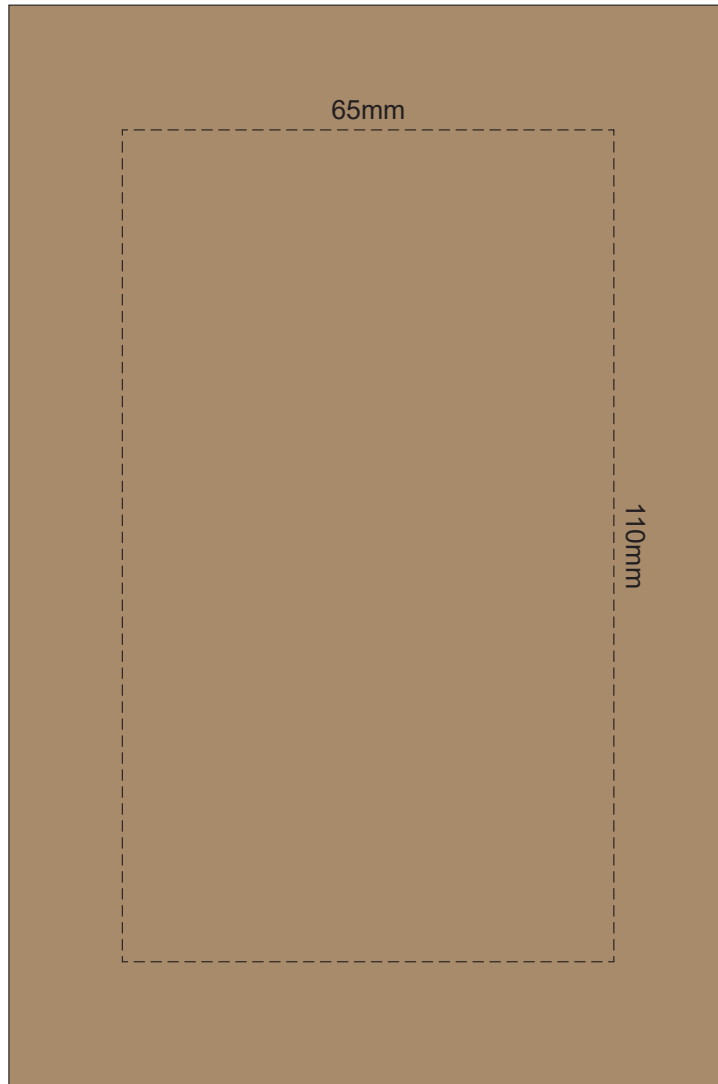

100% of Actual Size
Pad Print

SIDE 1

SIDE 2

100% of Actual Size
Screen Print (one colour)

100% of Actual Size
Screen Print (one colour)
Double sided template Front & Back
170mm

Red Line = Exact opposites of the product
(centre artwork to the red line)

100% of Actual Size
Silicone Digital Print
Debossed

SIDE 1

SIDE 2

100% of Actual Size
Digital Packaging Print
FRONT

Artwork will be printed directly onto the product via CMYK printing (no white),
colours will not be vibrant due to white ink not being available for this process.