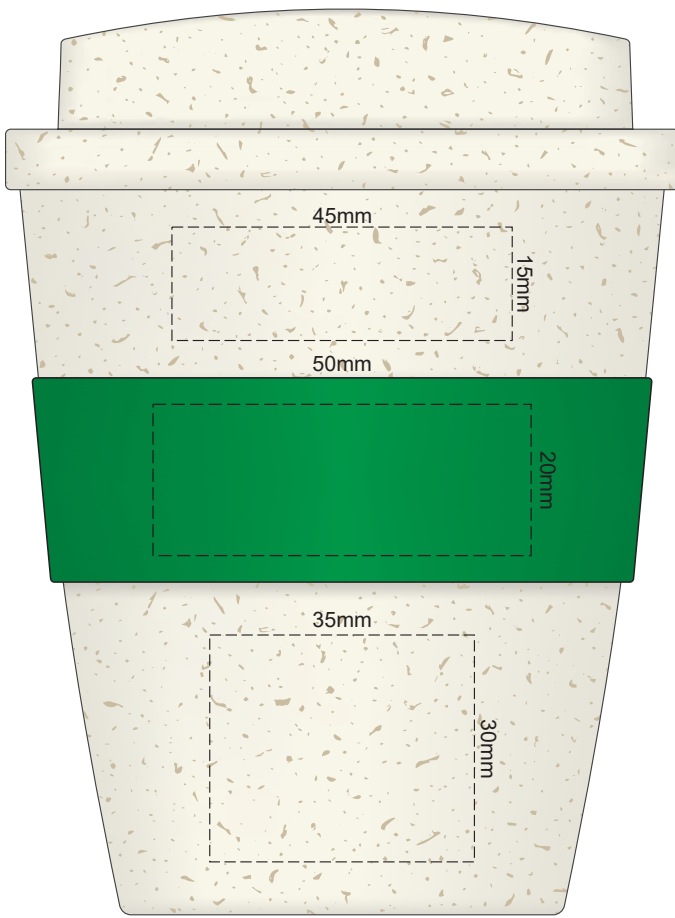

100% of Actual Size
Pad Print

SIDE 1

SIDE 2

100% of Actual Size
Screen Print (one colour)

100% of Actual Size
Screen Print (one colour)
Double sided template Front & Back
170mm

Red Line = Exact opposites of the product
(centre artwork to the red line)

100% of Actual Size
Silicone Digital Print
Debossed

SIDE 1

SIDE 2

100% of Actual Size
Digital Packaging Print
FRONT

Artwork will be printed directly onto the product via CMYK printing (no white),
colours will not be vibrant due to white ink not being available for this process.