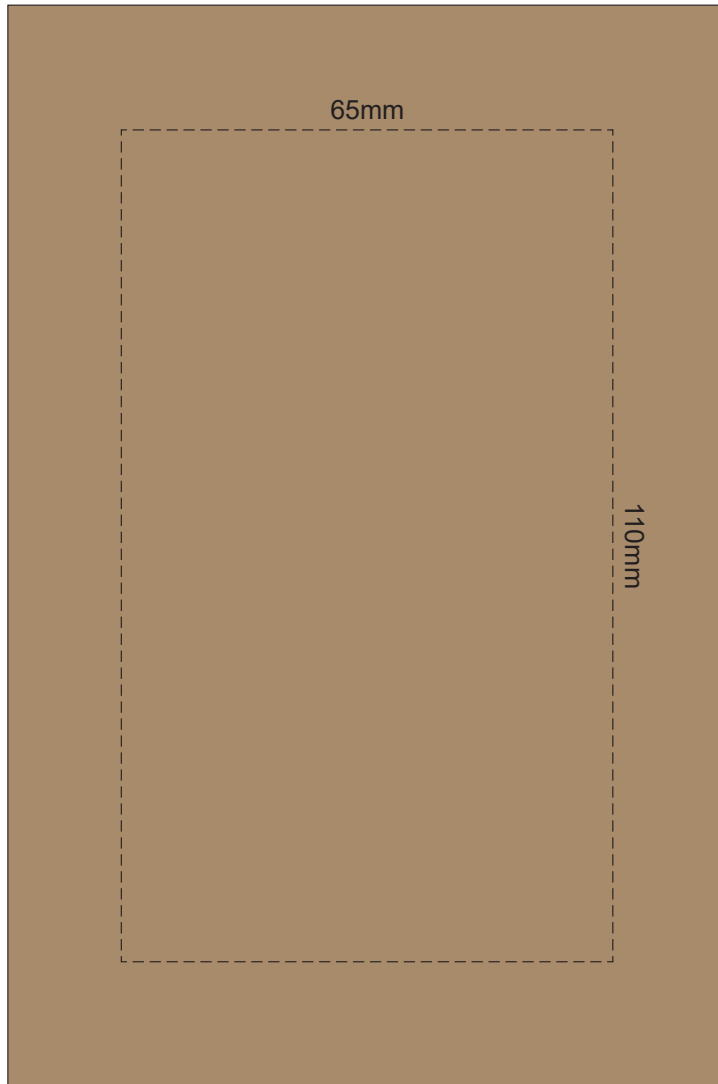

100% of Actual Size
Pad Print

100% of Actual Size
Screen Print (one colour)

100% of Actual Size
Laser Engraving

Please be aware that artwork will adhere to the shape of the product. Therefore, linear shapes that utilise the full print area may appear skewed from the side perspective due to the tapered nature of the product.

-  Silver Engraves to a Natural Etch
-  Colours Engraves to a Shiny Steel Finish

100% of Actual Size
Pad Print

100% of Actual Size
Screen Print (one colour)

100% of Actual Size
Laser Engraving

Please be aware that artwork will adhere to the shape of the product. Therefore, linear shapes that utilise the full print area may appear skewed from the side perspective due to the tapered nature of the product.

 Engraves to a Shiny Steel Finish

100% of Actual Size
Digital Packaging Print
FRONT

Artwork will be printed directly onto the product via CMYK printing (no white),
colours will not be vibrant due to white ink not being available for this process.