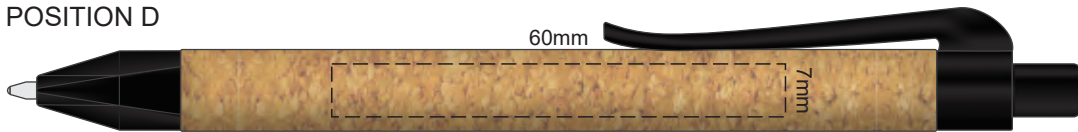

100% of Actual Size
Laser Engraving

POSITION D

POSITION E

Please note when pen is printed in position D,
print is not visible when in the notebook holder.

■ Engraves to Natural Finish

100% of Actual Size
Direct Digital

POSITION D

POSITION E

Please note when pen is printed in position D,
print is not visible when in the notebook holder.

100% of Actual Size
Pad Print

Branding area can be moved anywhere within the red line.