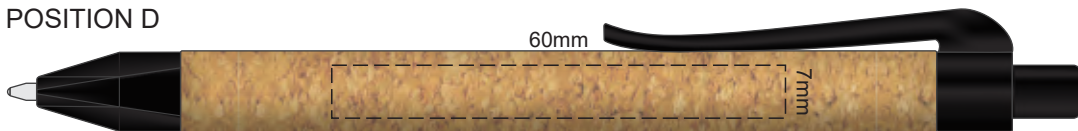

100% of Actual Size
Laser Engraving

POSITION D

POSITION E

Please note when pen is printed in position D,
print is not visible when in the notebook holder.

■ Engraves to Natural Finish

100% of Actual Size
Direct Digital

POSITION D

POSITION E

Please note when pen is printed in position D,
print is not visible when in the notebook holder.

100% of Actual Size
Pad Print

Branding area can be moved anywhere within the red line.