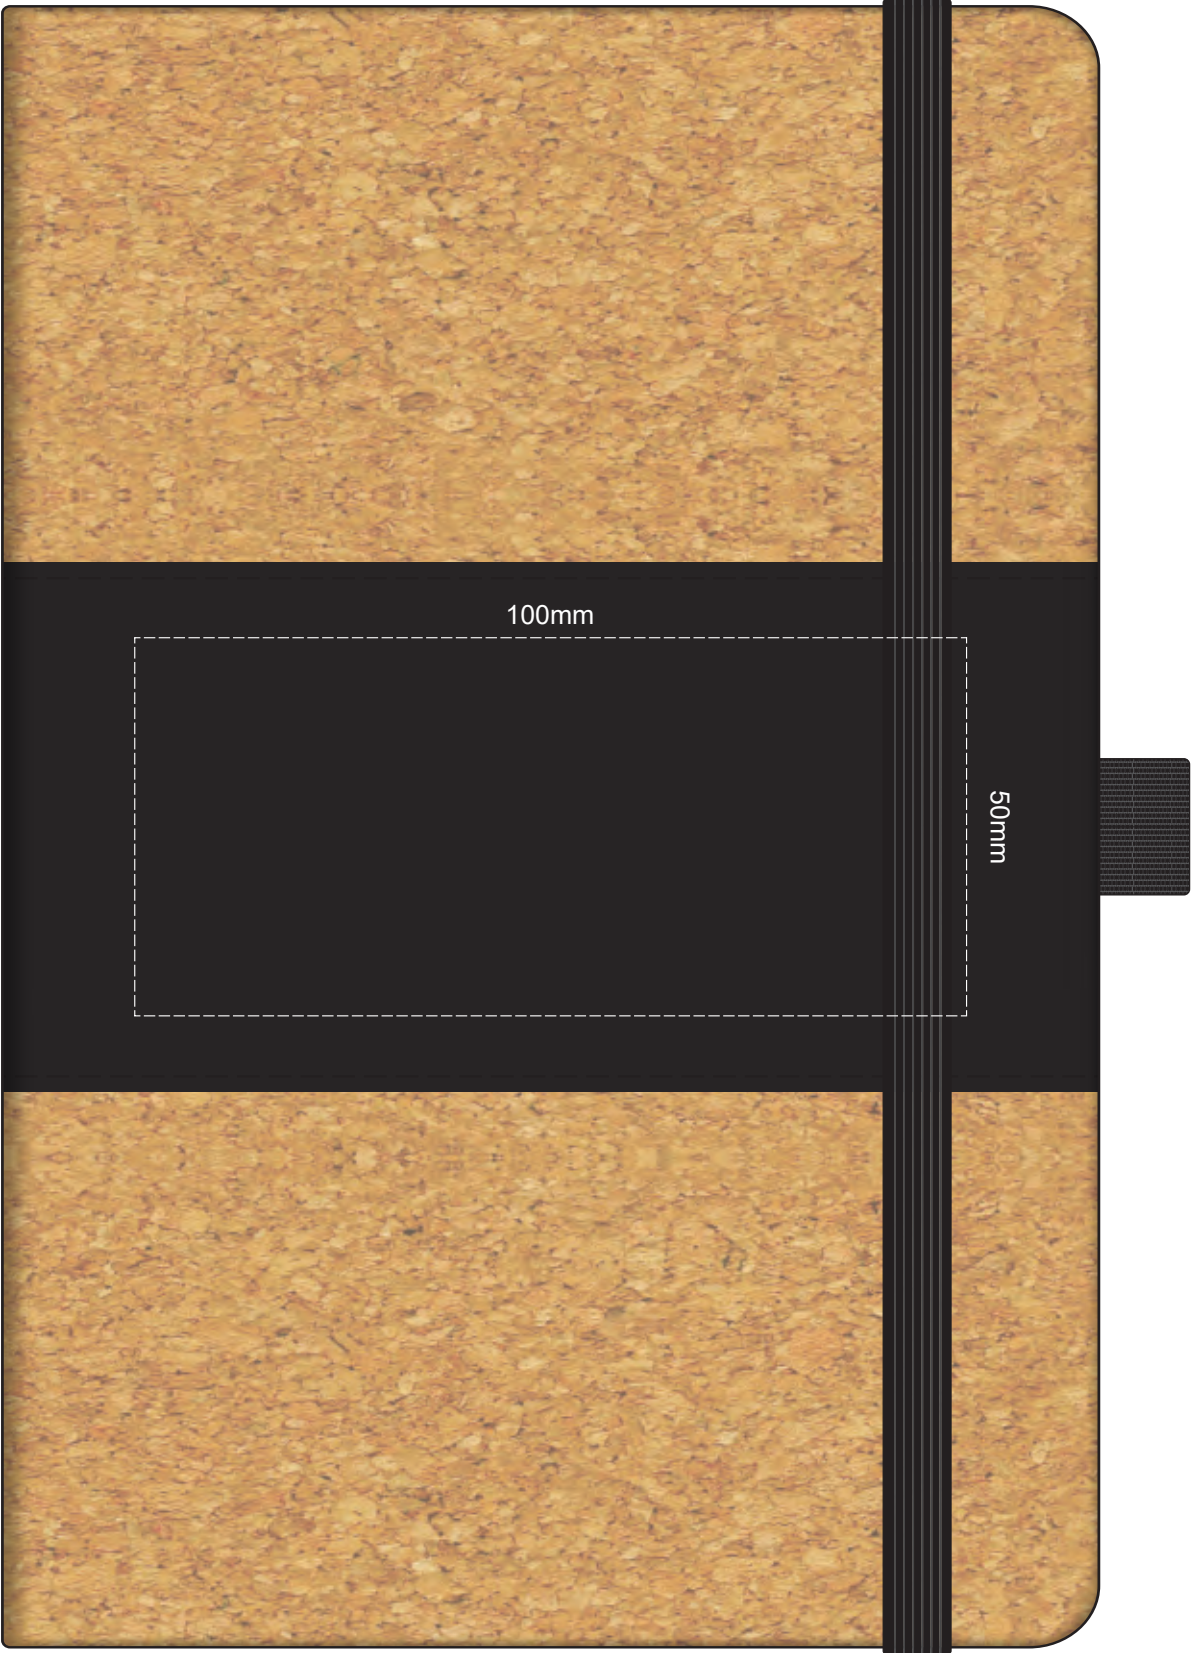

100% of Actual Size
Laser Engraving

POSITION D

POSITION E

Please note when pen is printed in position D,
print is not visible when in the notebook holder.

■ Engraves to Natural Finish

100% of Actual Size
Direct Digital

POSITION D

POSITION E

Please note when pen is printed in position D,
print is not visible when in the notebook holder.

100% of Actual Size
Pad Print

Branding area can be moved anywhere within the red line.

100% of Actual Size
Laser Engraving

Branding area can be moved **anywhere within the red line.**

This product is a natural material,
please allow for small variances in engraving colour.

 Engraved Finish

100% of Actual Size
Direct Digital

100% of Actual Size
Debossing

100mm

50mm

100% of Actual Size
Foil Printing Front Cover
FRONT ONLY

Please note: Print area 70mm x 50mm is **moveable within the red dotted area**, the print area cannot be rotated.