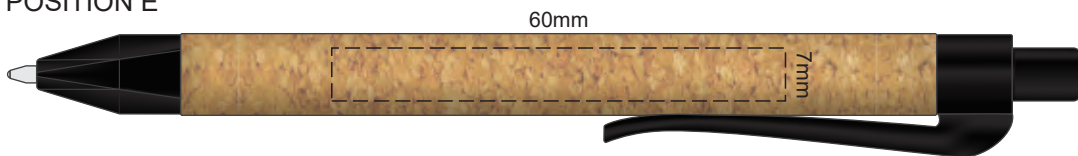

100% of Actual Size
Laser Engraving

POSITION D

POSITION E

Please note when pen is printed in position D,
print is not visible when in the notebook holder.

■ Engraves to Natural Finish

100% of Actual Size
Direct Digital

POSITION D

POSITION E

Please note when pen is printed in position D,
print is not visible when in the notebook holder.

100% of Actual Size
Pad Print

Branding area can be moved anywhere within the red line.