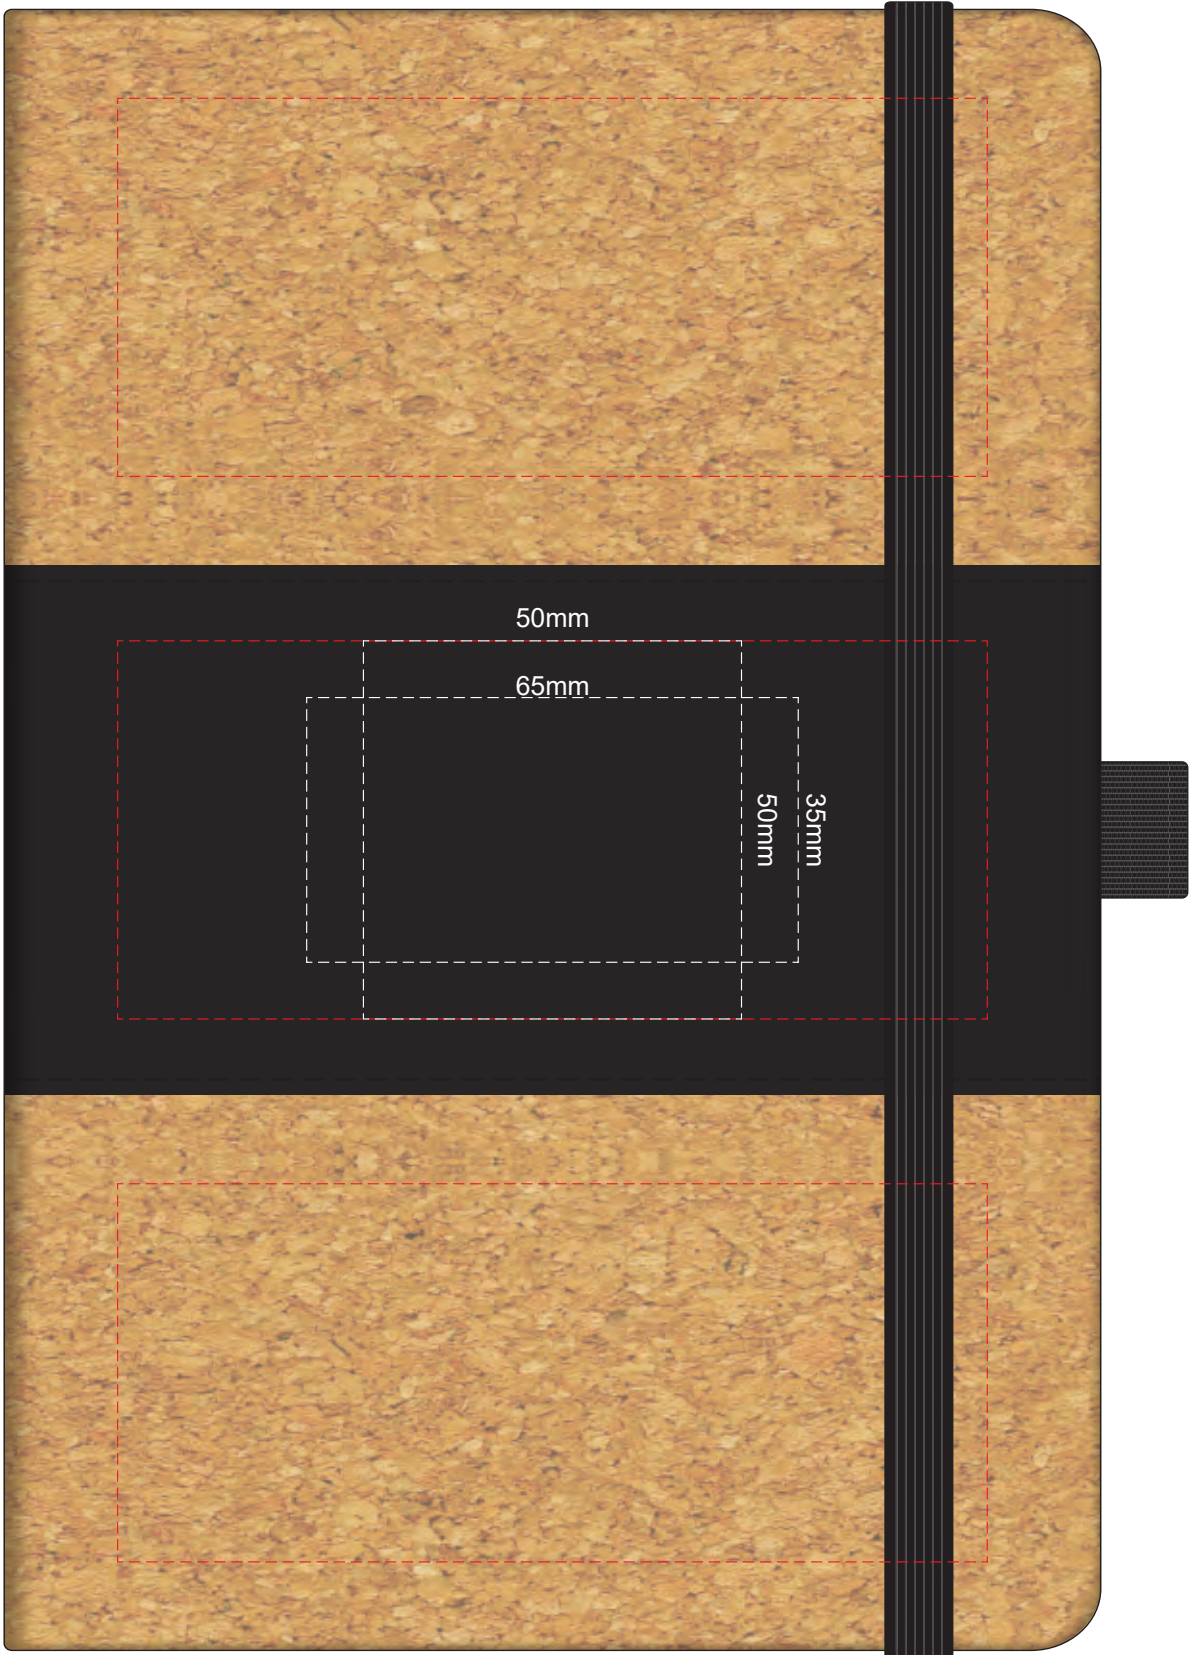

100% of Actual Size
Laser Engraving

POSITION D

POSITION E

Please note when pen is printed in position D,
print is not visible when in the notebook holder.

■ Engraves to Natural Finish

100% of Actual Size
Direct Digital

POSITION D

POSITION E

Please note when pen is printed in position D,
print is not visible when in the notebook holder.

100% of Actual Size
Pad Print

Branding area can be moved anywhere within the red line.

100% of Actual Size
Laser Engraving

Branding area can be moved **anywhere within the red line.**

This product is a natural material,
please allow for small variances in engraving colour.

 Engraved Finish

100% of Actual Size
Direct Digital

100% of Actual Size
Debossing

100mm

50mm

100% of Actual Size
Foil Printing Front Cover
FRONT ONLY

Please note: Print area 70mm x 50mm is **moveable within the red dotted area**, the print area cannot be rotated.