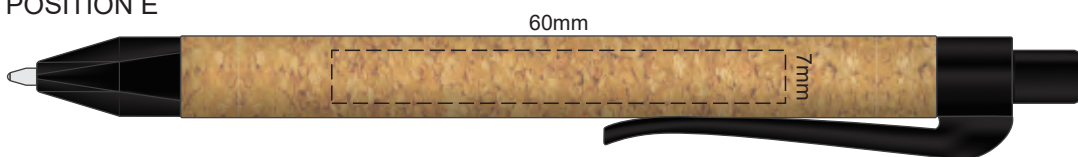

100% of Actual Size
Laser Engraving

POSITION D

POSITION E

Please note when pen is printed in position D,
print is not visible when in the notebook holder.

■ Engraves to Natural Finish

100% of Actual Size
Direct Digital

POSITION D

POSITION E

Please note when pen is printed in position D,
print is not visible when in the notebook holder.

100% of Actual Size
Pad Print

Branding area can be moved anywhere within the red line.