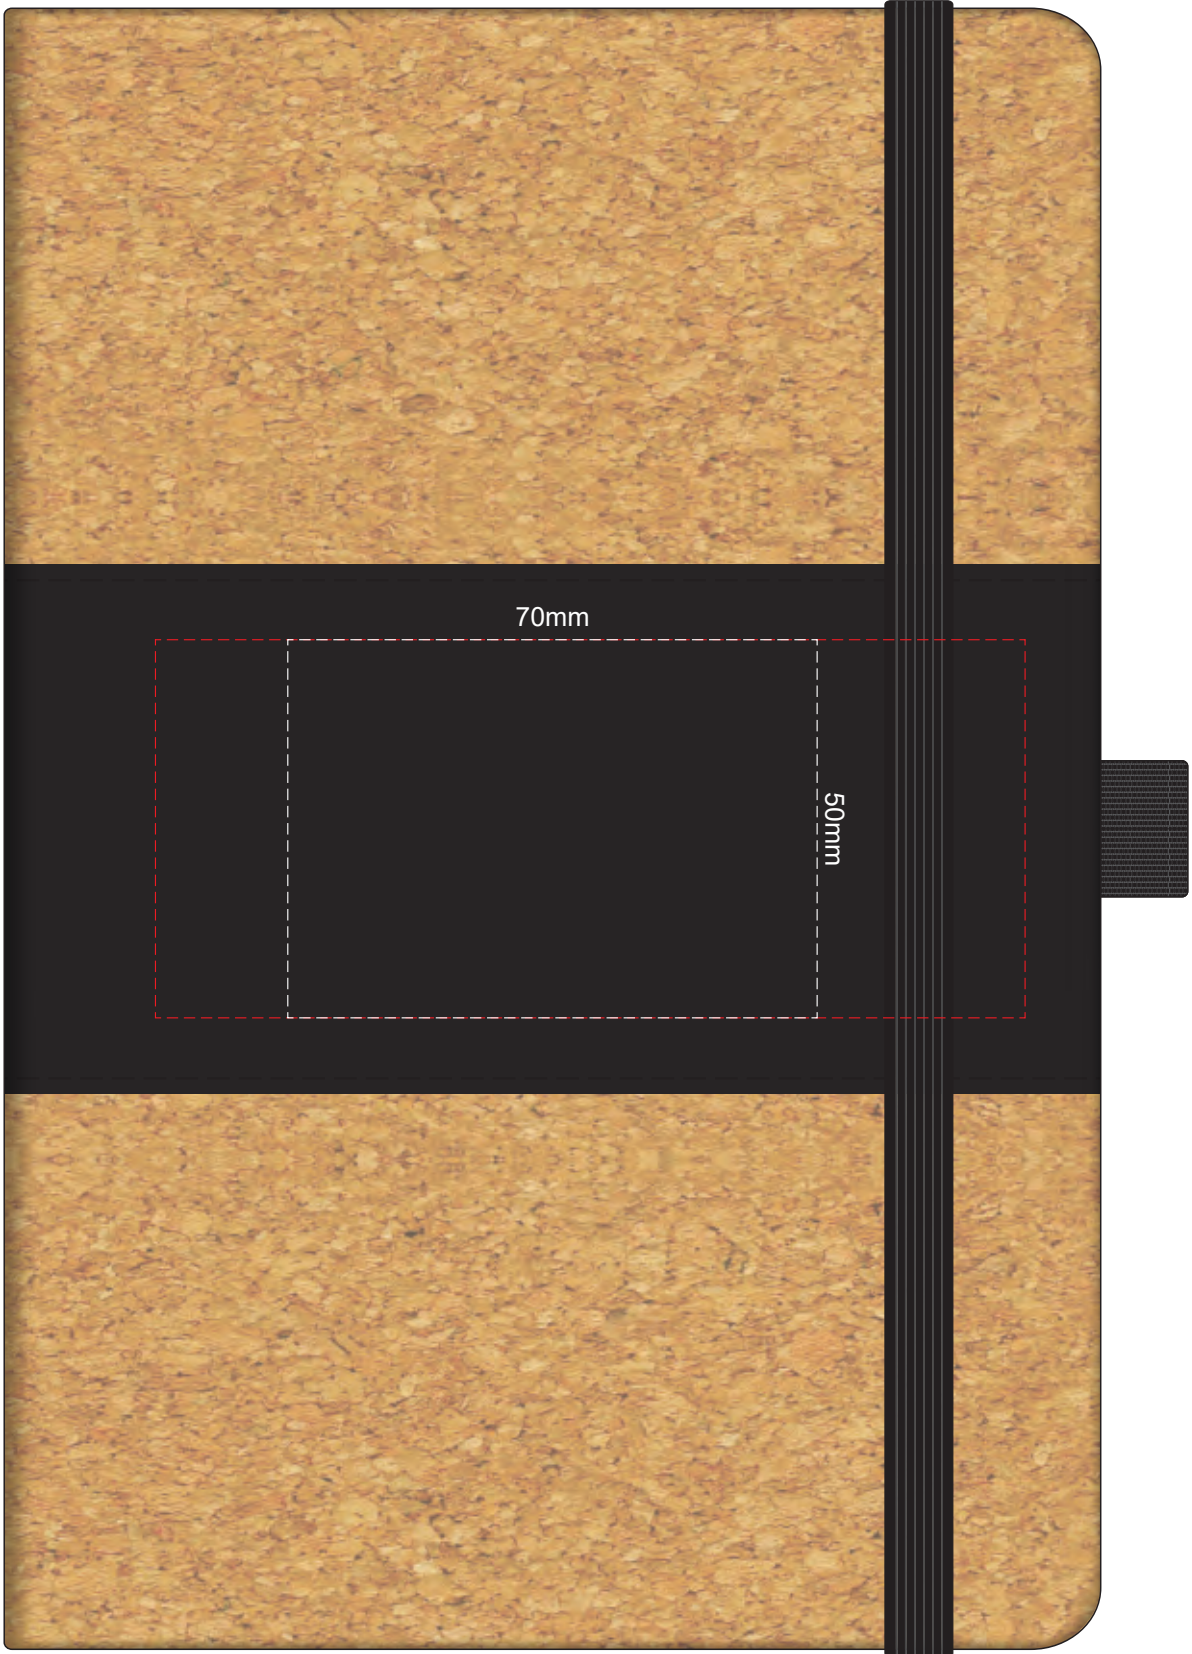

100% of Actual Size
Laser Engraving

POSITION D

POSITION E

Please note when pen is printed in position D,
print is not visible when in the notebook holder.

■ Engraves to Natural Finish

100% of Actual Size
Direct Digital

POSITION D

POSITION E

Please note when pen is printed in position D,
print is not visible when in the notebook holder.

100% of Actual Size
Pad Print

Branding area can be moved anywhere within the red line.

100% of Actual Size
Laser Engraving

Branding area can be moved **anywhere within the red line.**

This product is a natural material,
please allow for small variances in engraving colour.

 Engraved Finish

100% of Actual Size
Direct Digital

100% of Actual Size
Debossing

100mm

50mm

100% of Actual Size
Foil Printing Front Cover
FRONT ONLY

Please note: Print area 70mm x 50mm is **moveable within the red dotted area**, the print area cannot be rotated.