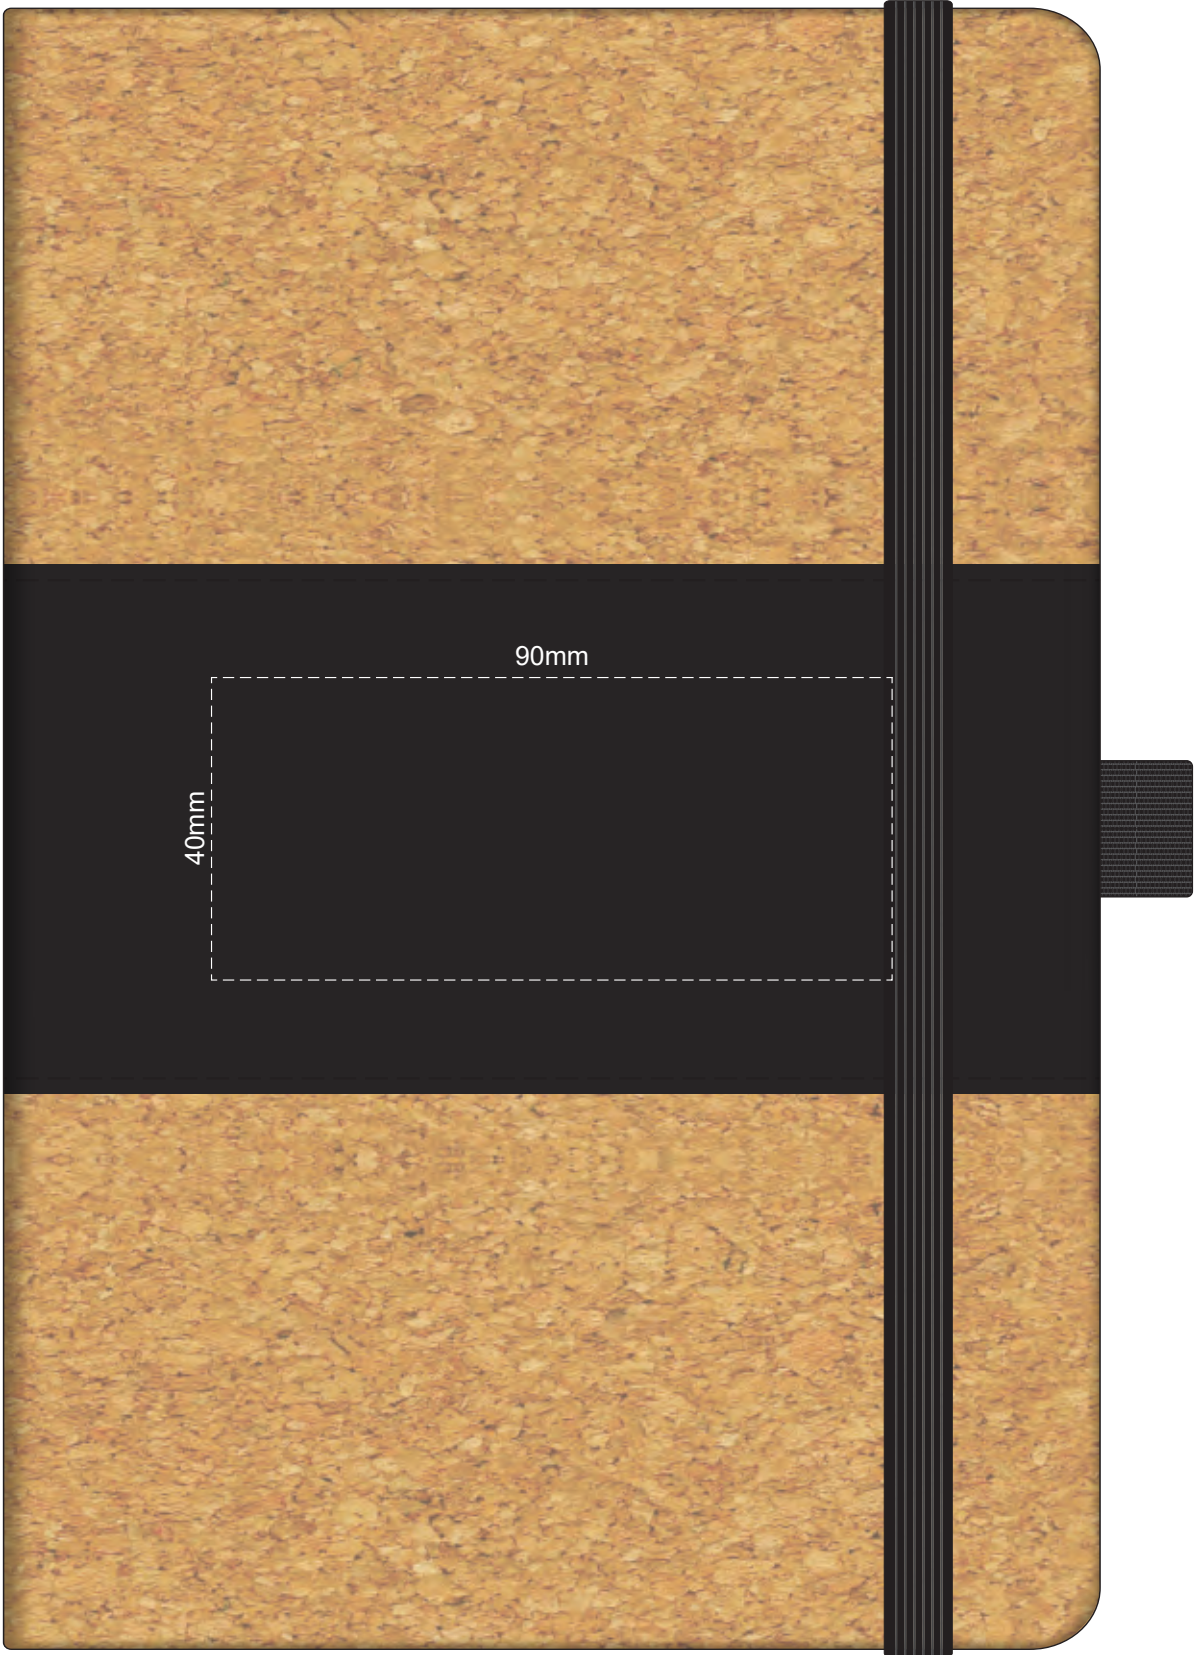

100% of Actual Size
Laser Engraving

POSITION D

POSITION E

Please note when pen is printed in position D,
print is not visible when in the notebook holder.

■ Engraves to Natural Finish

100% of Actual Size
Direct Digital

POSITION D

POSITION E

Please note when pen is printed in position D,
print is not visible when in the notebook holder.

100% of Actual Size
Pad Print

Branding area can be moved anywhere within the red line.

100% of Actual Size
Laser Engraving

Branding area can be moved **anywhere within the red line.**

This product is a natural material,
please allow for small variances in engraving colour.

 Engraved Finish

100% of Actual Size
Direct Digital

100% of Actual Size
Debossing

100mm

50mm

100% of Actual Size
Foil Printing Front Cover
FRONT ONLY

Please note: Print area 70mm x 50mm is **moveable within the red dotted area**, the print area cannot be rotated.