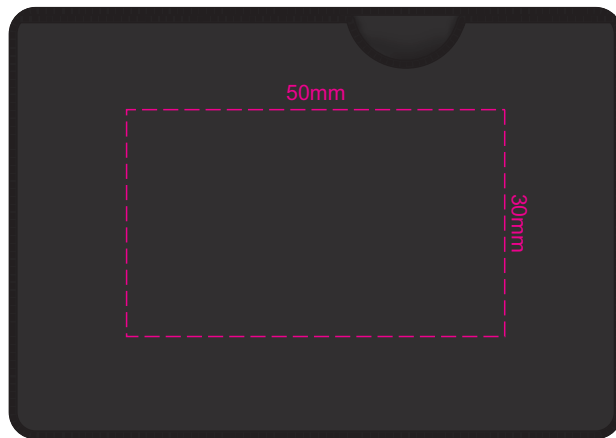

100% of Actual Size  
Pad Print  
Sleeve

100% of Actual Size  
Laser Engraving

Engraves to a Stainless Steel Finish