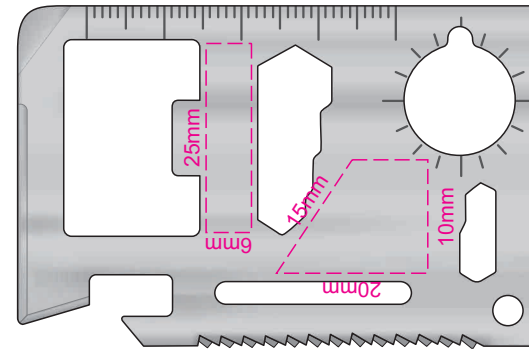

100% of Actual Size  
Pad Print  
Sleeve

100% of Actual Size  
Laser Engraving

Engraves to a Stainless Steel Finish