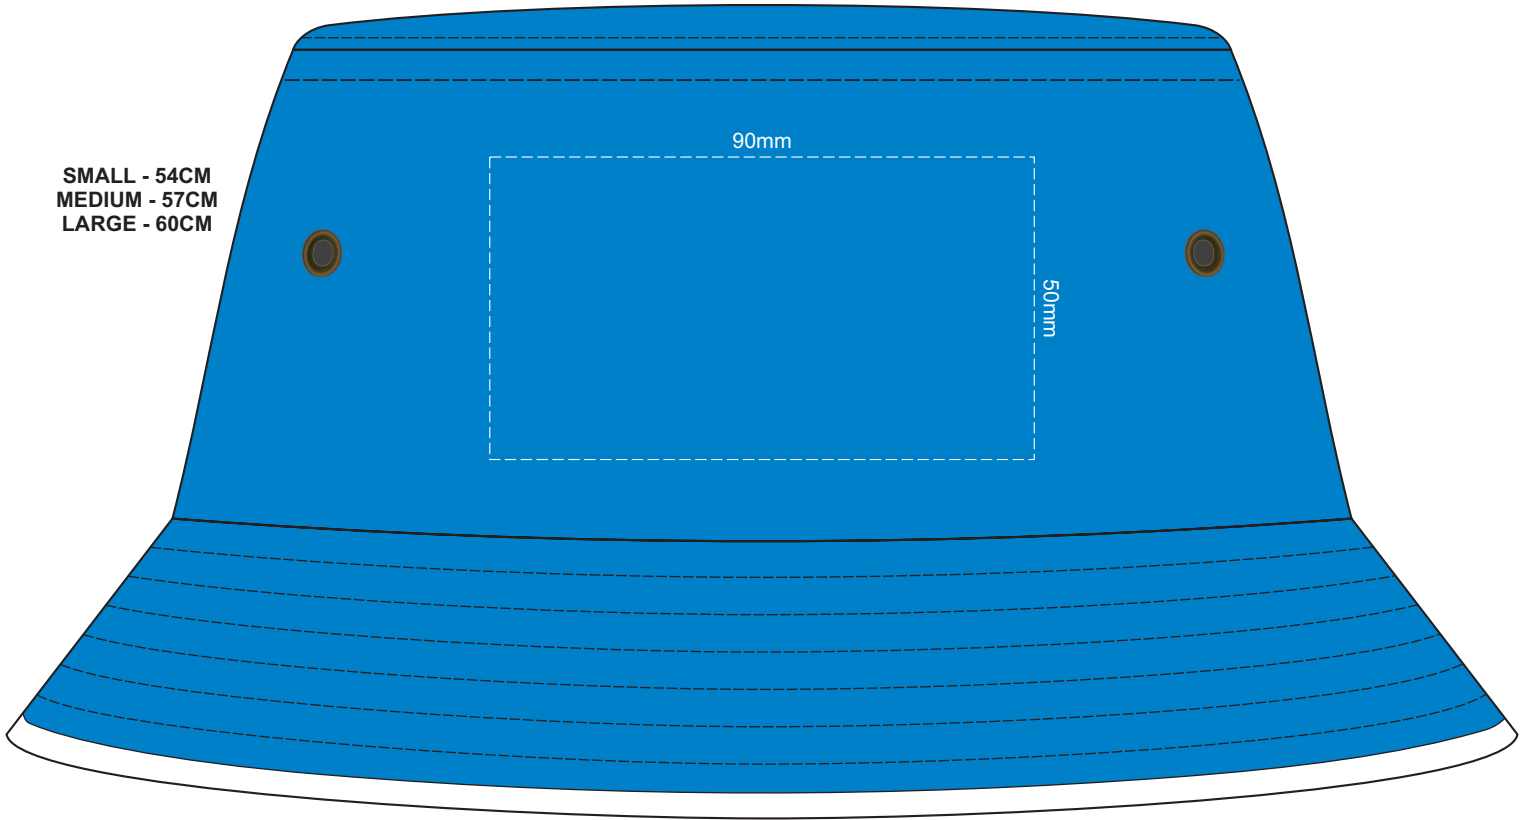

80% of Actual Size
Screen Print
Colourflex Transfer
(front & back print available)

SMALL - 54CM
MEDIUM - 57CM
LARGE - 60CM

80% of Actual Size
Embroidery
(front & back print available)

SMALL - 54CM
MEDIUM - 57CM
LARGE - 60CM