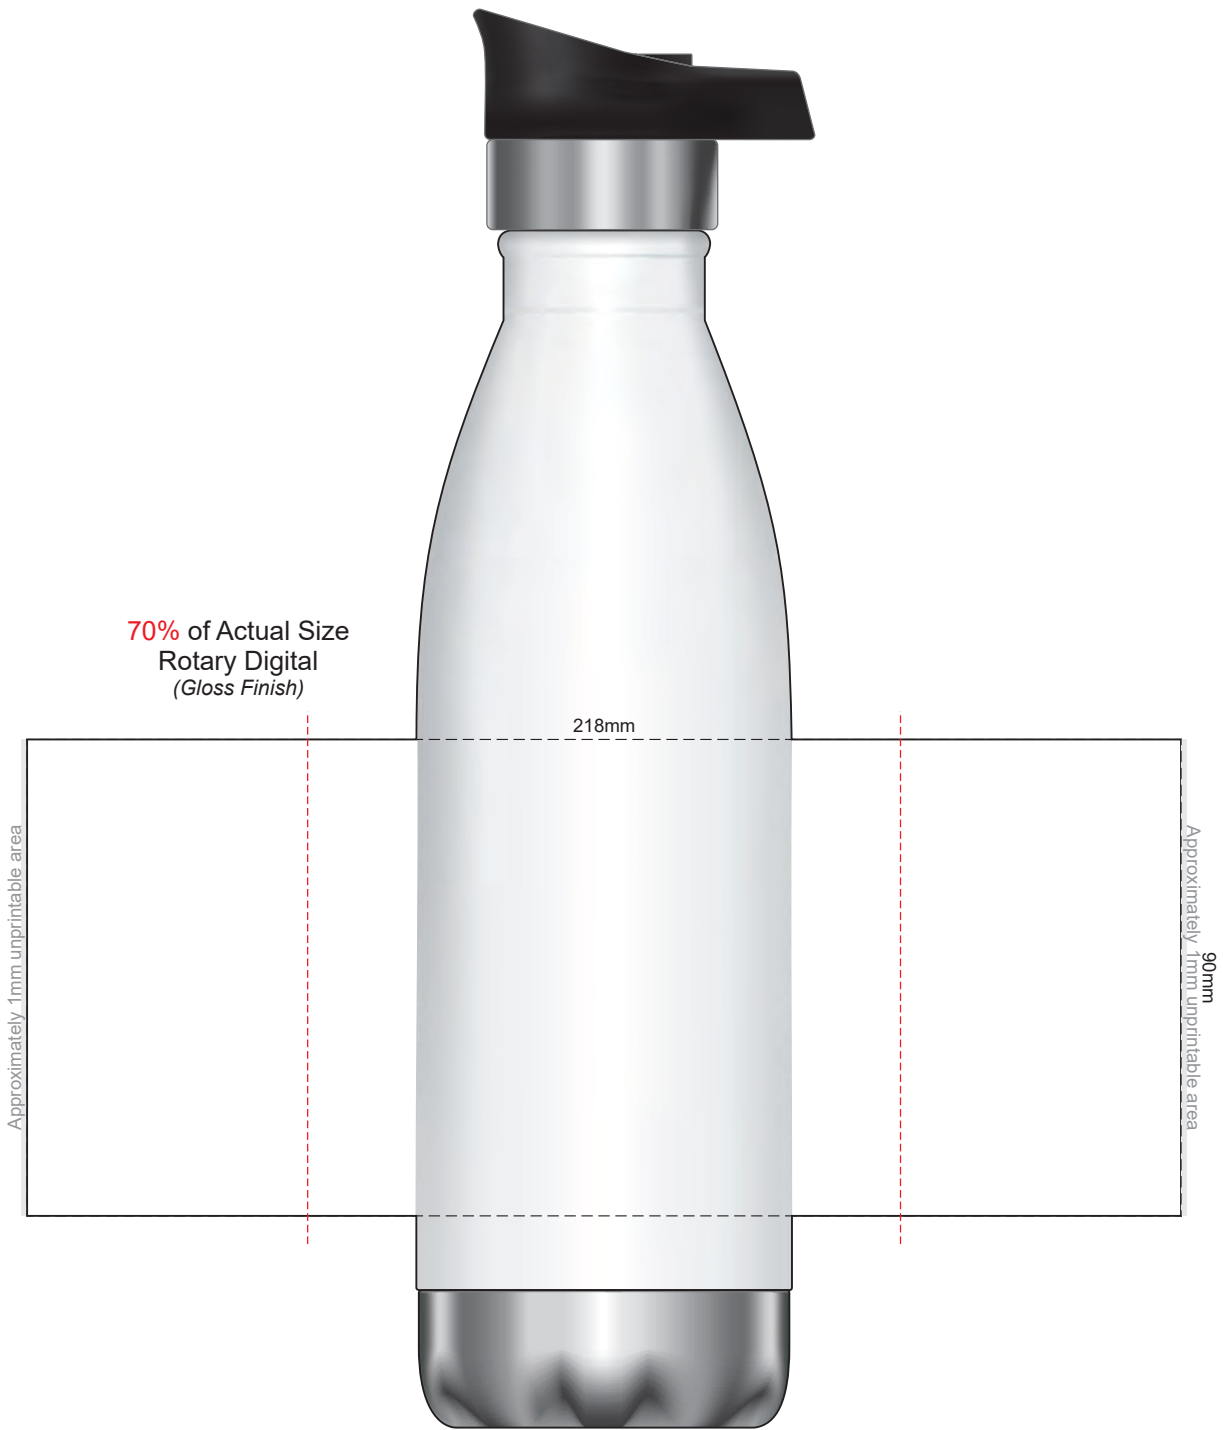

100% of Actual Size
Pad Print

40mm

60mm

70% of Actual Size
Screen Print

200mm

Approximately 10mm unprintable area

Approximately 10mm unprintable area
90mm

Red Line = Exact opposites of the product
(centre artwork to the red line)

100% of Actual Size
Laser Engraving

-  Silver Engraves to a Natural Etch
-  Colours Engraves to a Shiny Steel Finish

70% of Actual Size
Rotary Digital
(Gloss Finish)

218mm

Approximately 1mm unprintable area

Approximately 1mm unprintable area
90mm

Red Line = Exact opposites of the product
(centre artwork to the red line)