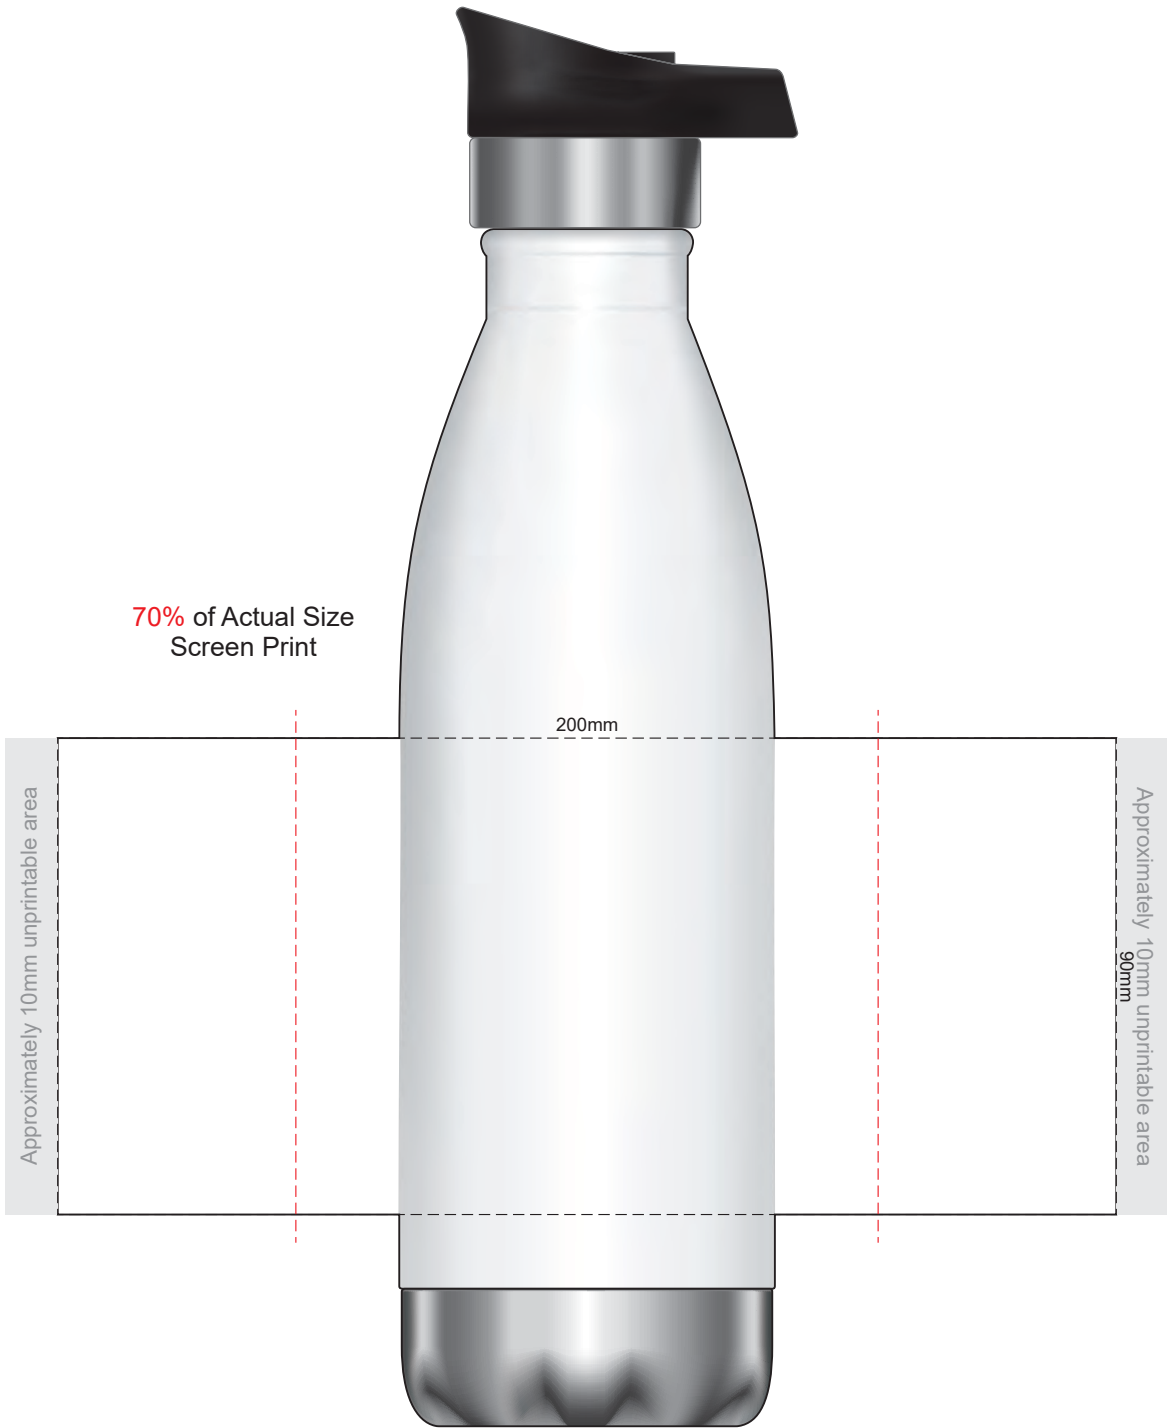

100% of Actual Size
Pad Print

40mm

60mm

70% of Actual Size
Screen Print

200mm

Approximately 10mm unprintable area

Approximately 10mm unprintable area
90mm

Red Line = Exact opposites of the product
(centre artwork to the red line)

100% of Actual Size
Laser Engraving

-  Silver Engraves to a Natural Etch
-  Colours Engraves to a Shiny Steel Finish

70% of Actual Size
Rotary Digital
(Gloss Finish)

218mm

Approximately 1mm unprintable area

Approximately 1mm unprintable area
90mm

Red Line = Exact opposites of the product
(centre artwork to the red line)