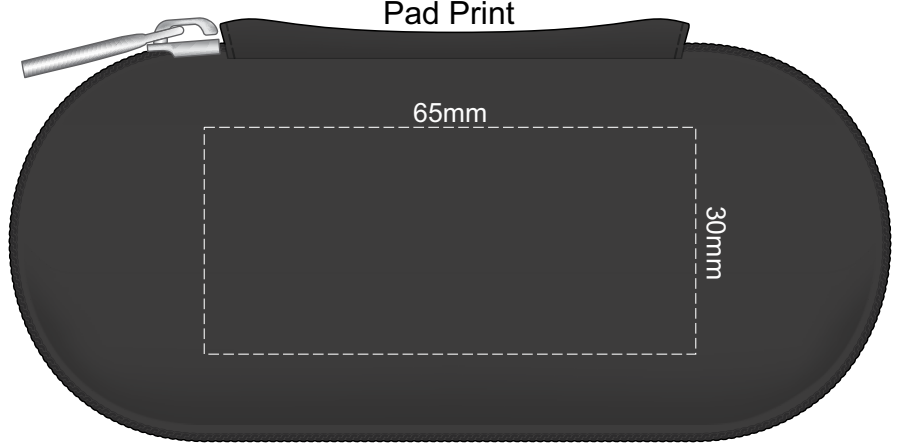

100% of Actual Size
Pad Print

45mm

6mm

Pad Print

65mm

30mm