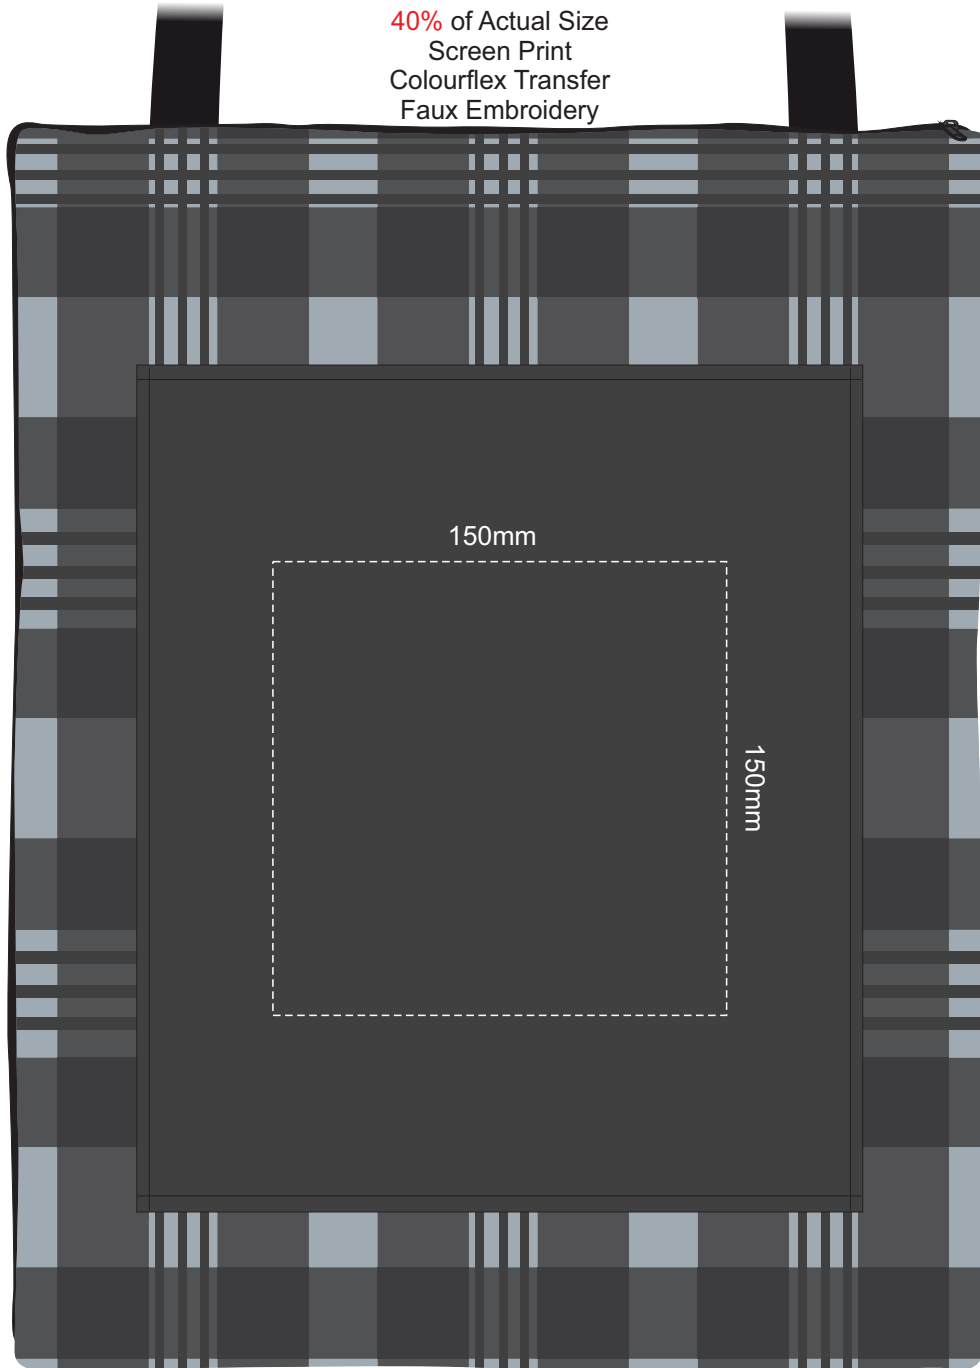

40% of Actual Size
Screen Print
Colourflex Transfer
Faux Embroidery

40% of Actual Size
Embroidery