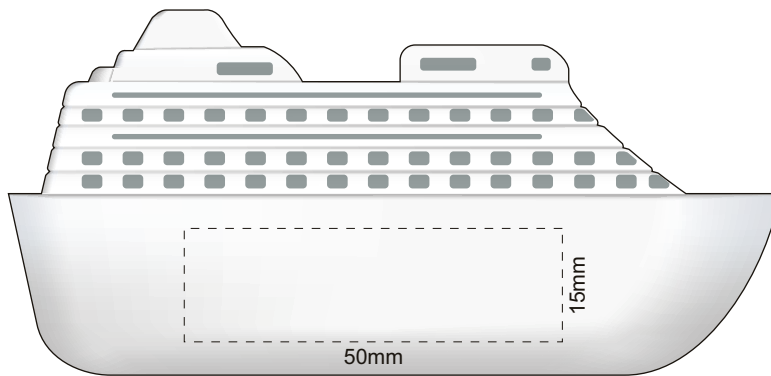

Actual Size: 100% when viewed on A4 paper

Right Side
Pad Print
(one colour only)

Left Side
Pad Print
(one colour only)

We wish to advise that, due to the surface & general makeup of this stress product, we cannot guarantee a solid print true to PMS colour. Print will degrade with regular use.