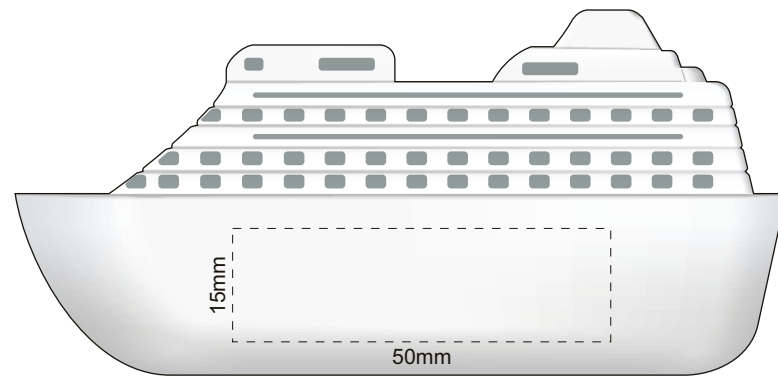

Actual Size: 100% when viewed on A4 paper

Right Side
Pad Print
(one colour only)

Left Side
Pad Print
(one colour only)

We wish to advise that, due to the surface & general makeup of this stress product, we cannot guarantee a solid print true to PMS colour. Print will degrade with regular use.