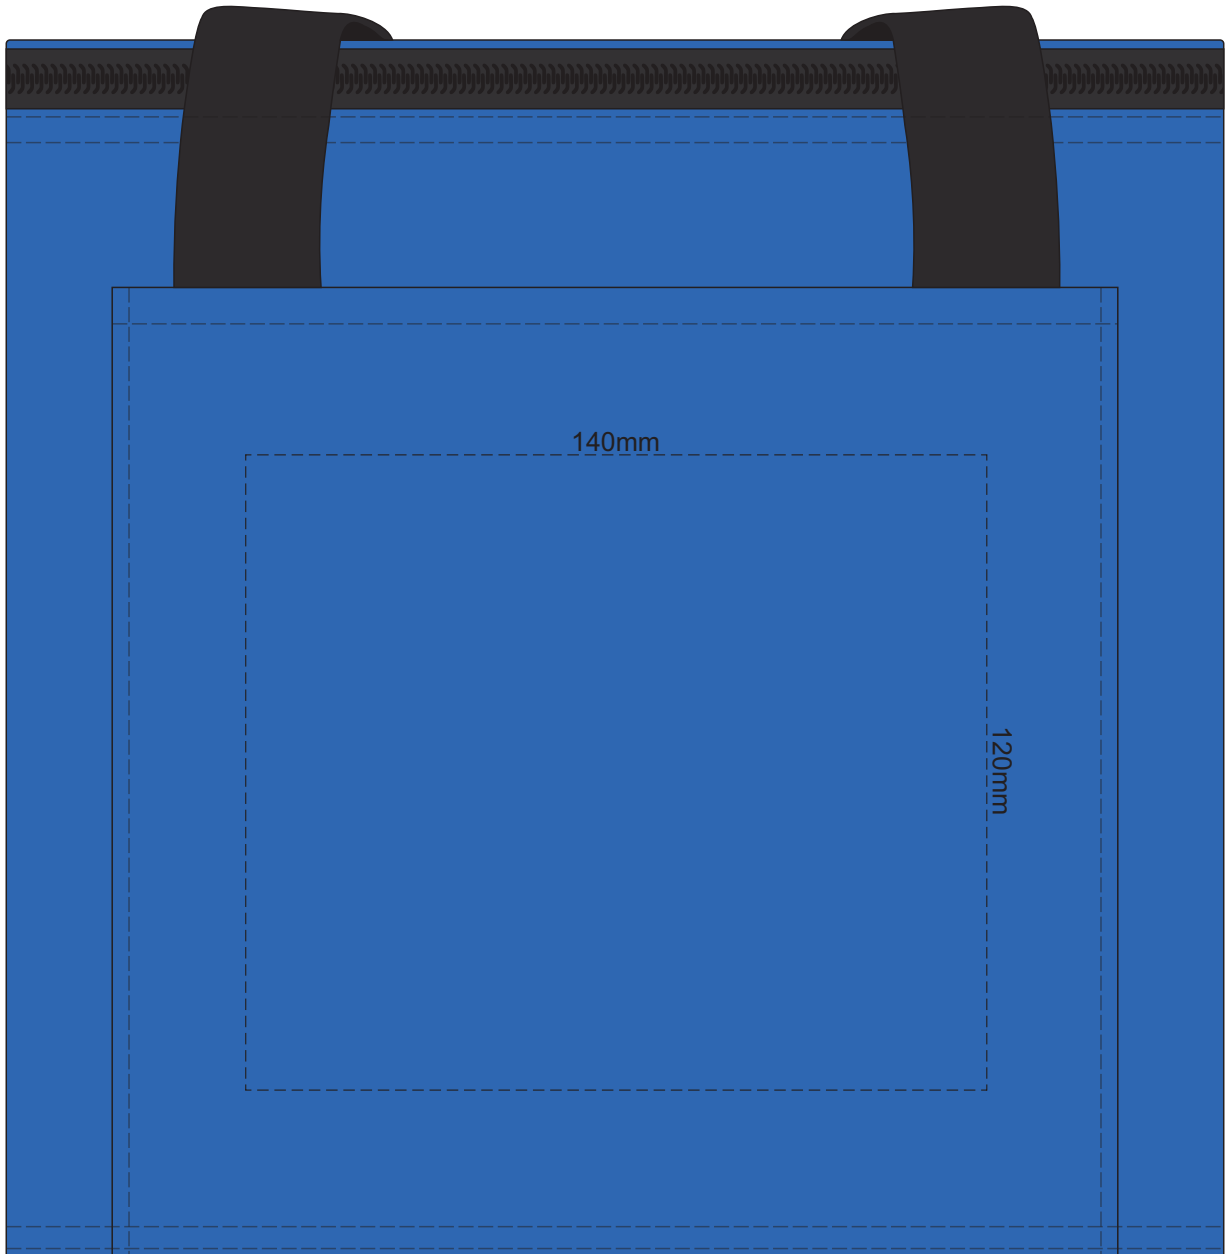

70% of Actual Size
Screen Print

70% of Actual Size
Colourflex Transfer
Faux Embroidery

70% of Actual Size
Sublimation (white bag only)