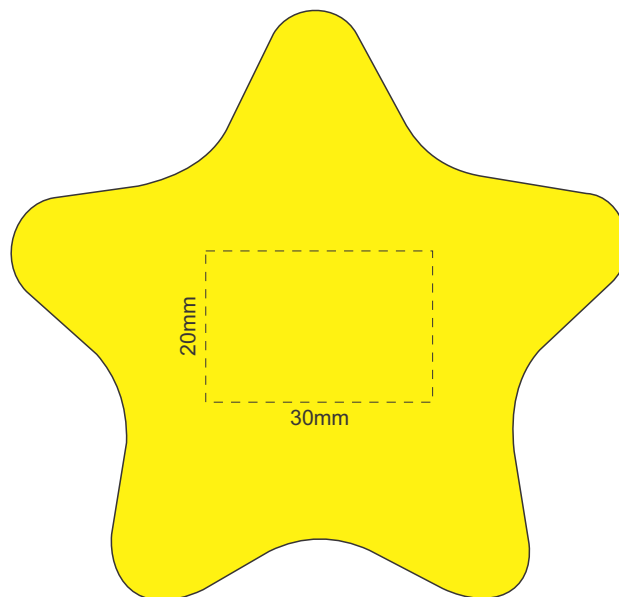

Actual Size: 100% when viewed on A4 paper

Pad Print (One colour only)

We wish to advise that, due to the surface & general makeup of this stress product, we cannot guarantee a solid print true to PMS colour. Print will degrade with regular use.