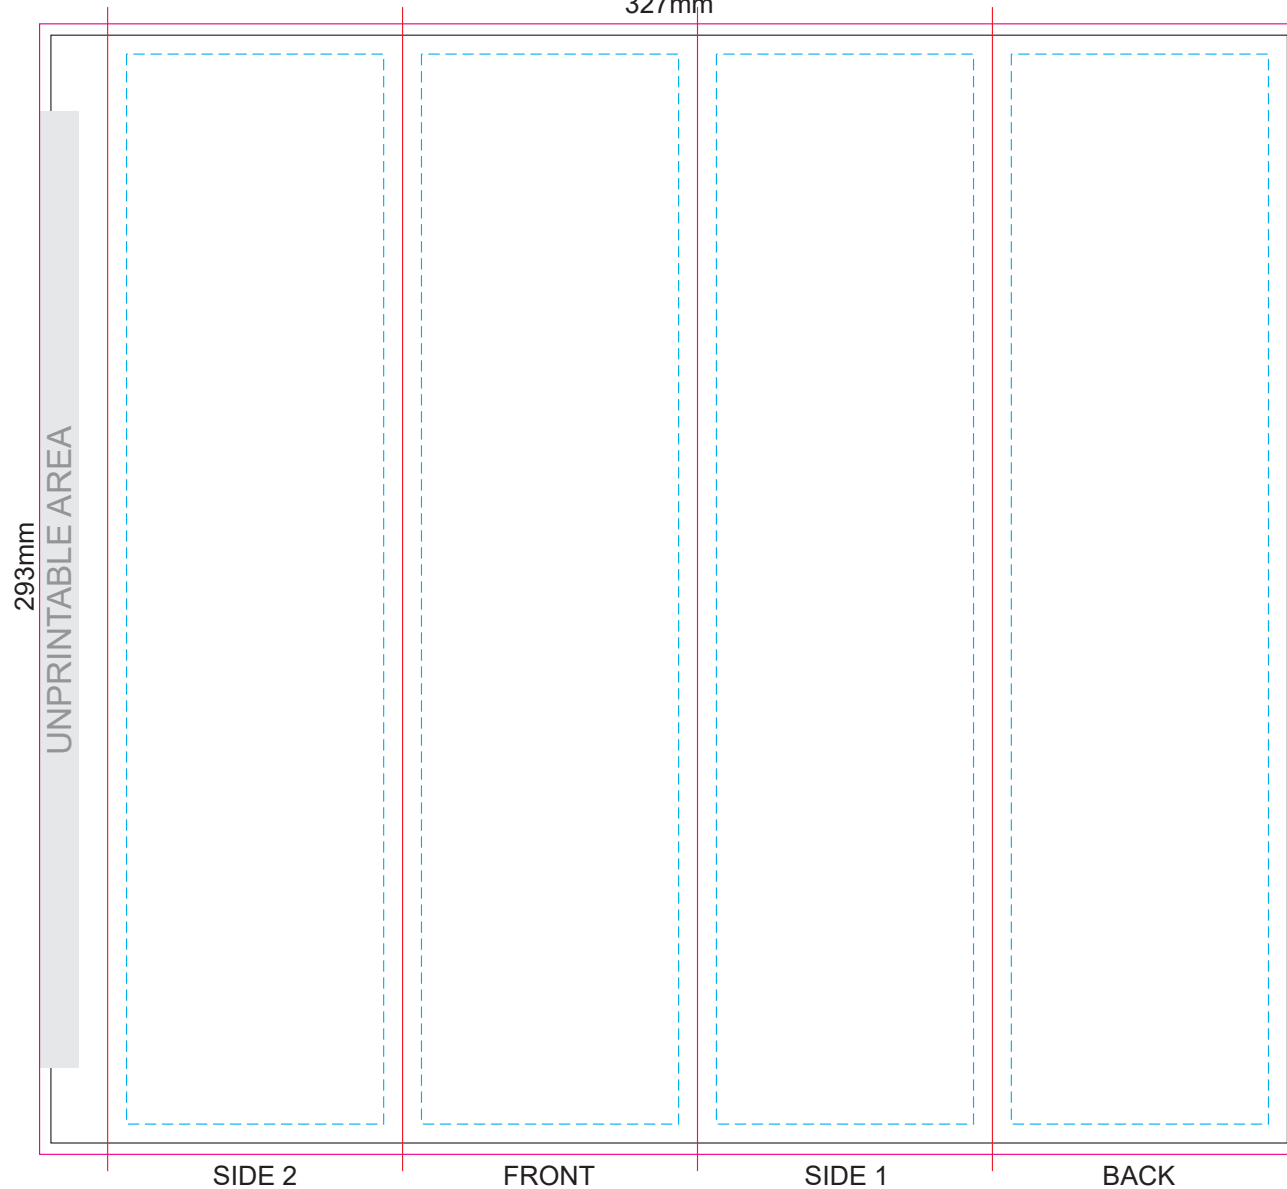

100% of Actual Size
Pad Print

100% of Actual Size
Pad Print

70% of Actual Size
Screen Print

180mm

Approximately 20mm unprintable area

Approximately 20mm unprintable area
120mm

Red Line = Exact opposites of the product
(centre artwork to the red line)

100% of Actual Size
Engraving

-  Stainless Engraves to a Natural Etch
-  Colours Engraves to a Shiny Steel Finish

70% of Actual Size
Rotary Digital
(Gloss Finish)

224mm

Approximately 1mm unprintable area

Approximately 1mm unprintable area
163mm

Red Line = Exact opposites of the product
(centre artwork to the red line)

SIPPER LID

CARABINER LID

FLIP VALVE LID

60% of Actual Size
Pad Print (one colour)

Branding area can be moved anywhere within the red line.

GIFT BOX SLEEVE

50% of Actual Size

Digital Print

327mm

Blue Line = The SIGNIFICANT PRINT AREA
(Keep all critical images & text within this box)

Black Line = Maximum print area

Pink Line = Bleed off to here

Red Line = Fold Line