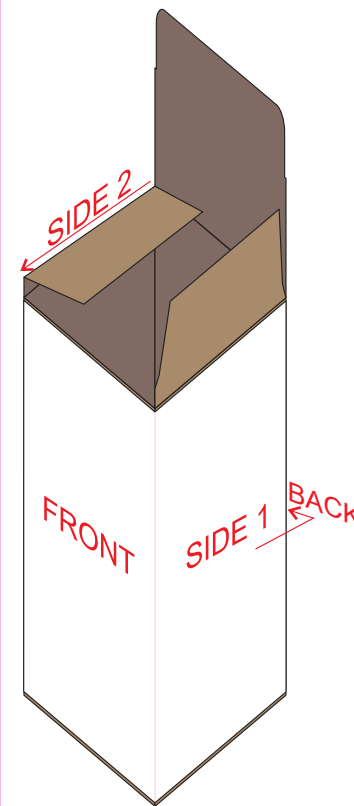

100% of Actual Size
Pad Print

100% of Actual Size
Pad Print

70% of Actual Size
Screen Print

180mm

Approximately 20mm unprintable area

Approximately 20mm unprintable area
120mm

Red Line = Exact opposites of the product
(centre artwork to the red line)

100% of Actual Size
Engraving

-  Stainless Engraves to a Natural Etch
-  Colours Engraves to a Shiny Steel Finish

70% of Actual Size
Rotary Digital
(Gloss Finish)

224mm

Approximately 1mm unprintable area

Approximately 1mm unprintable area
163mm

Red Line = Exact opposites of the product
(centre artwork to the red line)

SIPPER LID

CARABINER LID

FLIP VALVE LID

60% of Actual Size
Pad Print (one colour)

Branding area can be moved anywhere within the red line.

GIFT BOX SLEEVE

50% of Actual Size

Digital Print

327mm

Blue Line = The SIGNIFICANT PRINT AREA
(Keep all critical images & text within this box)

Black Line = Maximum print area

Pink Line = Bleed off to here

Red Line = Fold Line